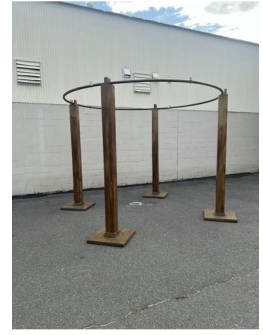

**Height** 8'  
**Width** 9'  
**Depth** 1'

**Wood Trellis**

0052901

**Rental Price** \$400  
**QuantityInStock**  
**Description** Does not include flowers as shown

**Height** 8.5'  
**Width** 10'  
**Depth** 8'

## Wood Beam Chuppah with Ring Top

0060401

Rental Price \$800  
QuantityInStock 1  
Description

Height 8.5'  
Width 10'  
Depth 10'

## Wood Beam Chuppah

0060101

Rental Price \$400  
QuantityInStock 1  
Description

Height 8'  
Width 8'  
Depth 8'

# White Column Chuppah with Ring Top

0060501

Rental Price \$800  
QuantityInStock 1  
Description

Height 8'  
Width 10'  
Depth 10'