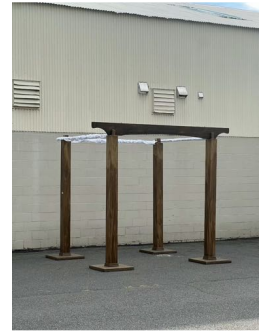

**Height** 8'  
**Width** 9'  
**Depth** 1'

**Wood Trellis**

0052901

**Rental Price** \$400  
**QuantityInStock**  
**Description** Does not include flowers as shown

**Height** 8.5'  
**Width** 10'  
**Depth** 8'

## Wood Beam Chuppah with Ring Top

0060401

Rental Price \$800  
QuantityInStock 1  
Description

Height 8.5'  
Width 10'  
Depth 10'

## Wood Beam Chuppah

0060101

Rental Price \$400  
QuantityInStock 1  
Description

Height 8'  
Width 8'  
Depth 8'